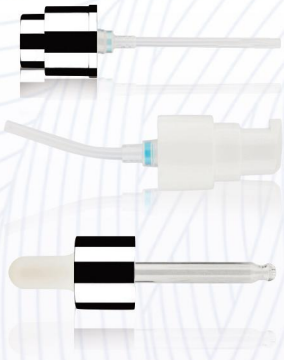

50010032

| Item# | Volume (ml) | Tooth diameter (mm) | Diameter (mm) | Height (mm) |
|----------------------------|-------------|---------------------|---------------|-------------|
| RC1001GM-CY-18/20-50010032 | 20 | 18 | 30 | 80 |
| RC1001GM-CY-18/10-50010033 | 10 | 18 | 25 | 64 |
| RC701GM-CY-18/30-50010034 | 30 | 18 | 34 | 103 |
| RC701GM-CY-18/5-50010035 | 5 | 18 | 22 | 76 |
| RC301GM-CY-18/60-50010036 | 60 | 18 | 44 | 140 |

PATENT PRODUCT

Beauty Dependable

BD-PF801-13/30-10000001 30ml

BD-PF801-13/30-10000001 50ml

BD-SK1010-27/10-10000003 10ml

BD-SK1010-27/15-10000004 15ml

BD-SK201-20/15-10870001 15ml

BD-SK201-20/30-10870002 30ml

PERFECT

Skincare

-Cream Jar
-Toner Bottle
-Lotion Bottle
-Dropper Bottle

| Part | Material |
|--------|-------------------|
| Cap | Silicone/Aluminum |
| Pump | PP |
| Bottle | Glass |

50010070

50010069

50010068